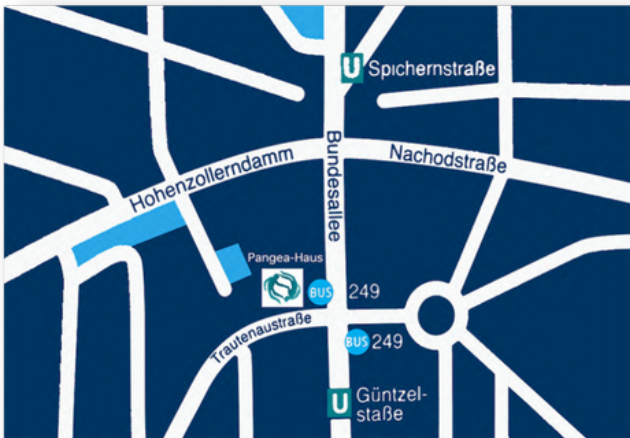

Trautenastr. 5

10717 Berlin

www.iranischegemeinde.org

Integrationslots:innen Charlottenburg-Wilmersdorf

Integration Guides Charlottenburg- Wilmersdorf

Our offer is
confidential and **free** of charge

The team of integration guides in Charlottenburg-Wilmersdorf supports people with Refugee and migration biographies arriving and integrating into Berlin.

Integrationslots:innen
Charlottenburg-Wilmersdorf